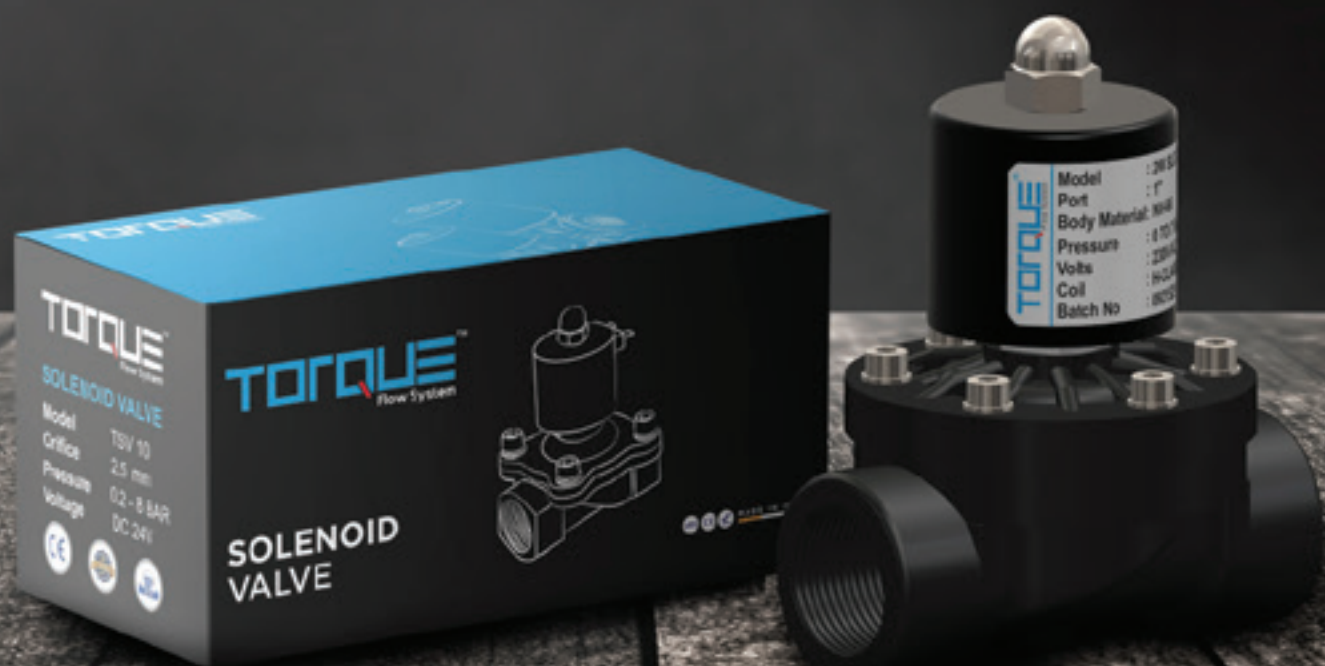

SOLENOID VALVE

EASY, SAFE, ECONOMICAL
& DURABLE SOLUTION FOR
LIQUID AUTOMATION

#SMARTERLIQUIDAUTOMATION

HEAVY DUTY

INDUSTRIAL ALKLINE MINERAL CARTRIDGE

DESIGNED FOR LARGE-CAPACITY
HIGH FLOW APPLICATION

#SMARTALKLINEWATER